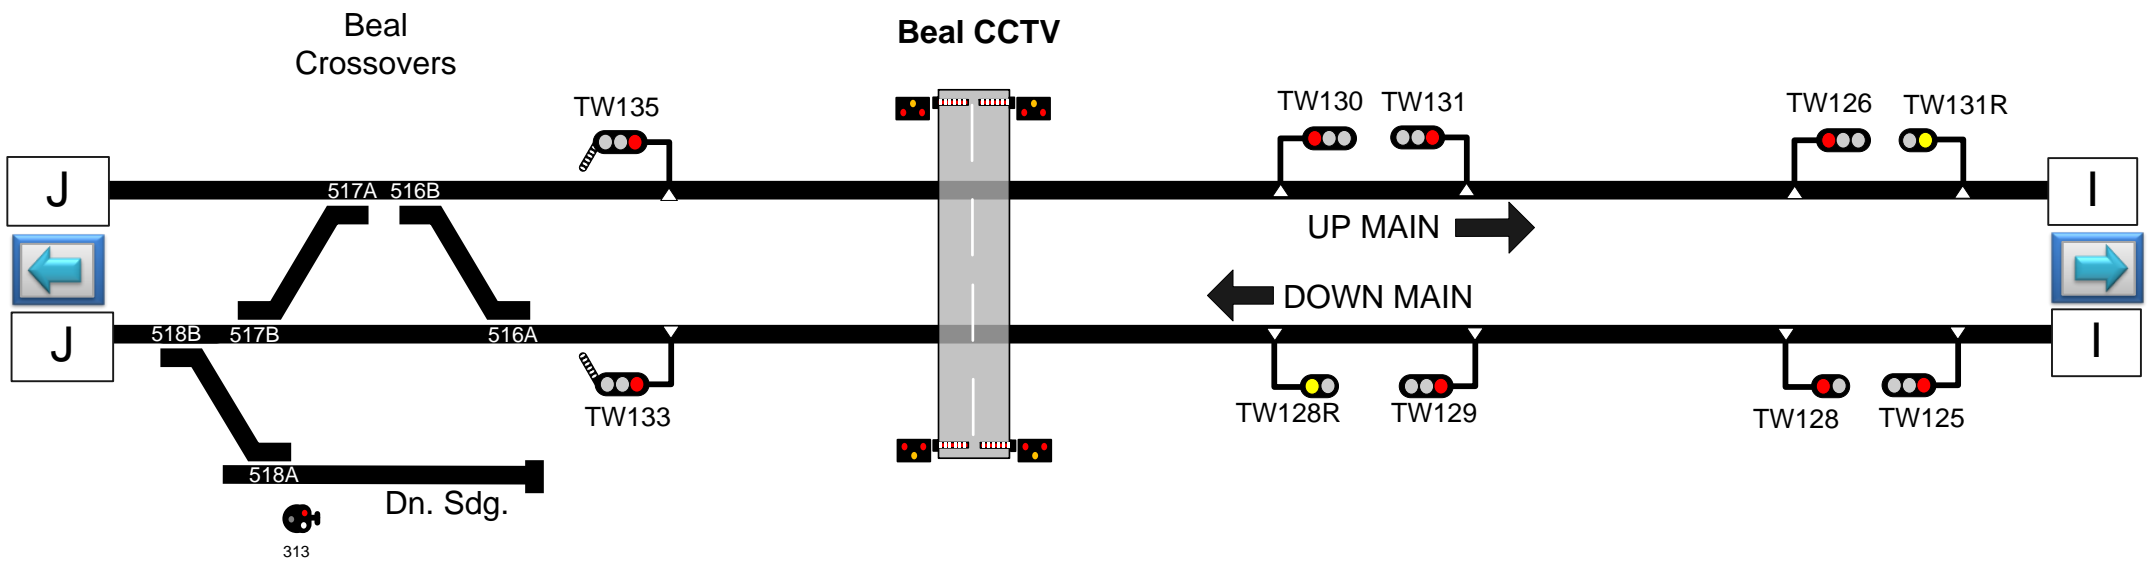

59.14   58.52   57.59   57.49   55.77   55.68

Sectional Appendix

Hazard Directory

Line Diagram   Zonal Map

NM23

Blue Rain Limited

www.bluerainlimited.co.uk