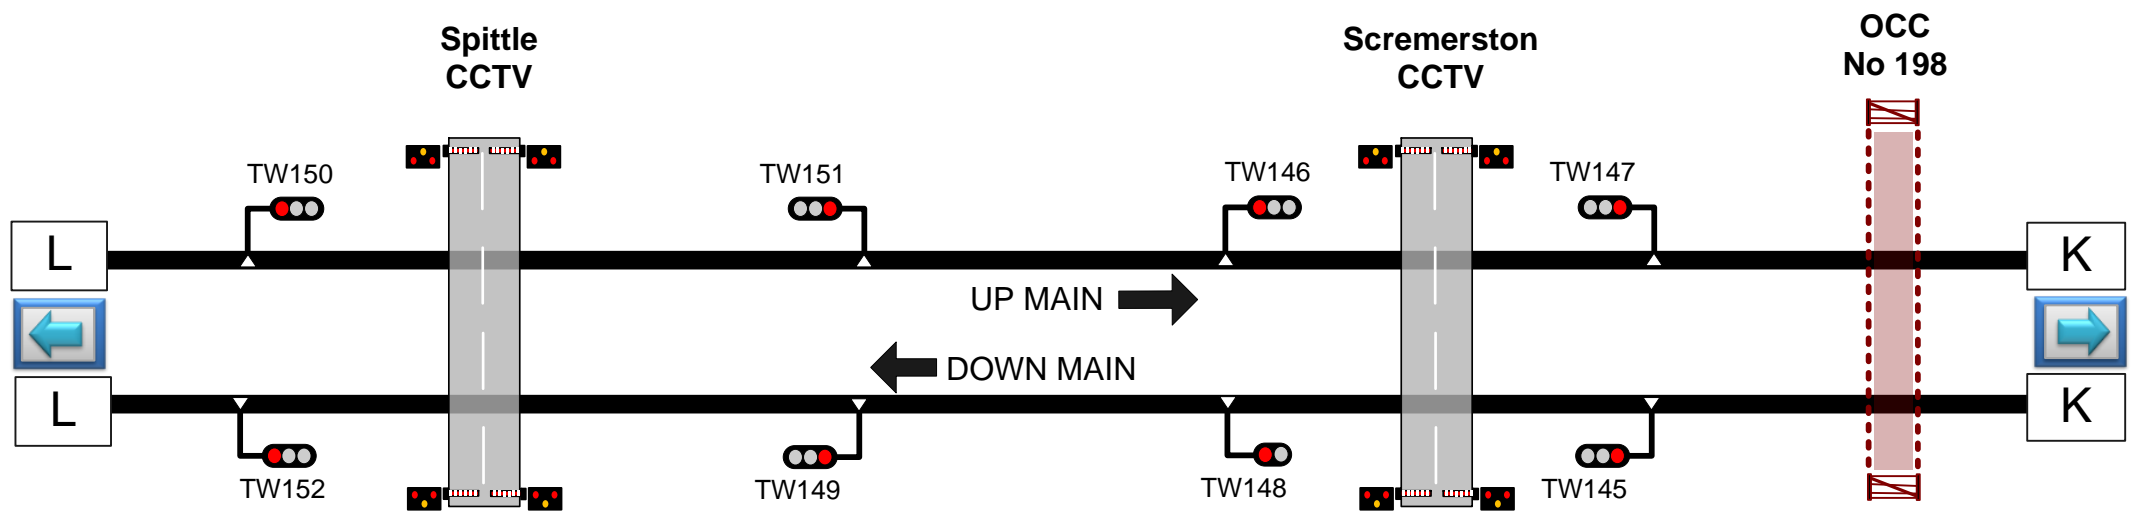

65.11   65.01   64.16   63.65   63.46   62.77   62.40

Sectional Appendix

Hazard Directory

Line Diagram

Zonal Map

NM25

Blue Rain Limited

www.bluerainlimited.co.uk