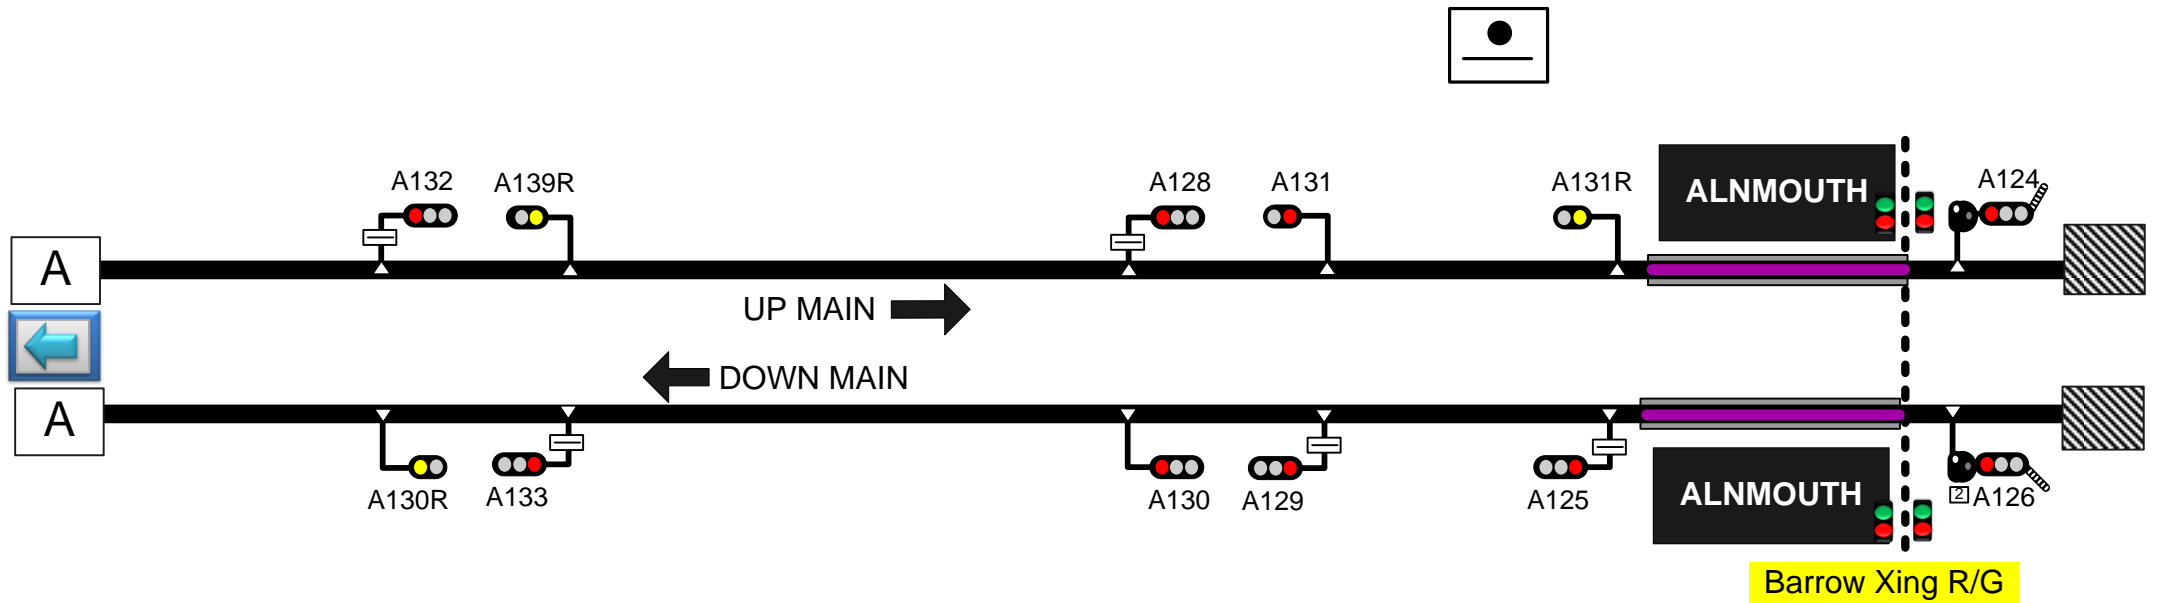

East Coast Berwick to Alnmouth

NW 02

Just Click Anywhere on the Schematic Diagram to Open the Detailed View of that Area

Blue Rain Limited

www.bluerainlimited.co.uk

37.62 37.47 37.27 37.17 34.75 34.63

Sectional
Appendix