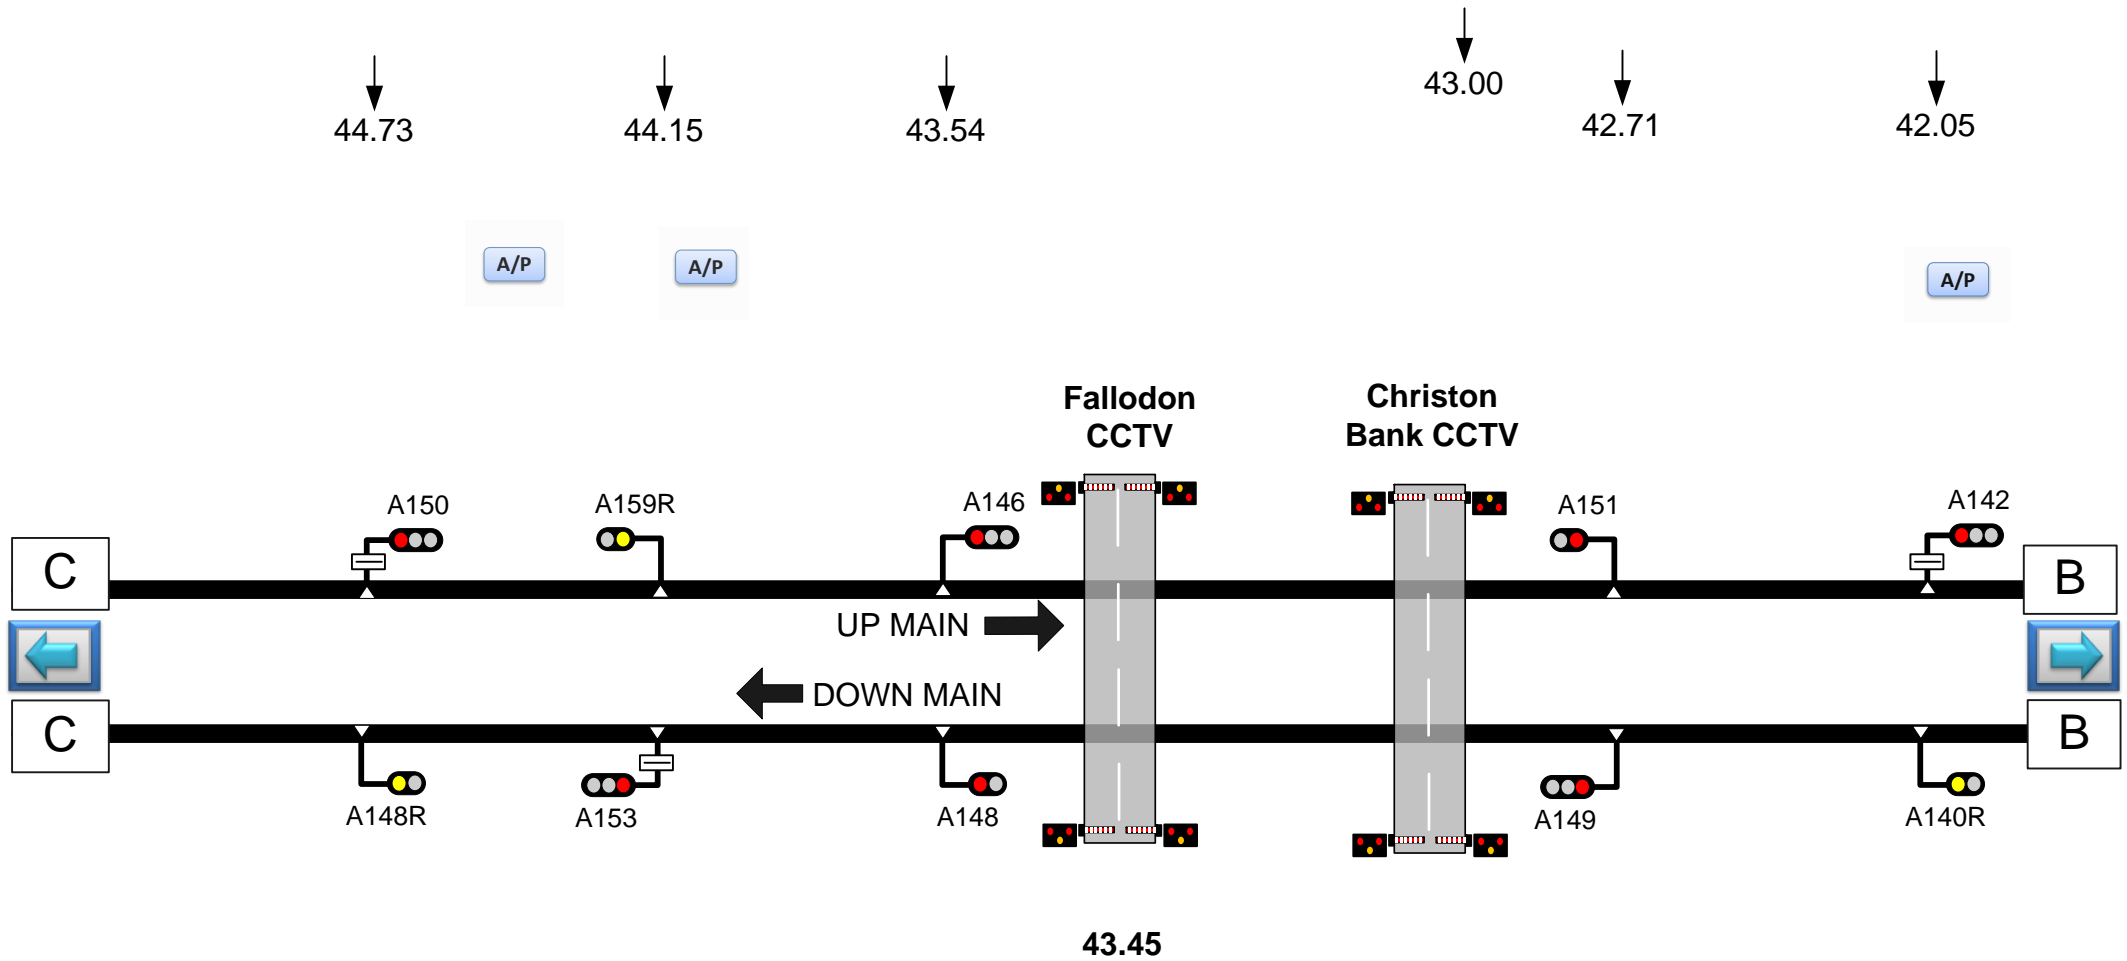

Little Mill
CCTV

Sectional
Appendix

Hazard
Directory

Line Diagram

Zonal Map

Blue Rain Limited

www.bluerainlimited.co.uk

Sectional
Appendix