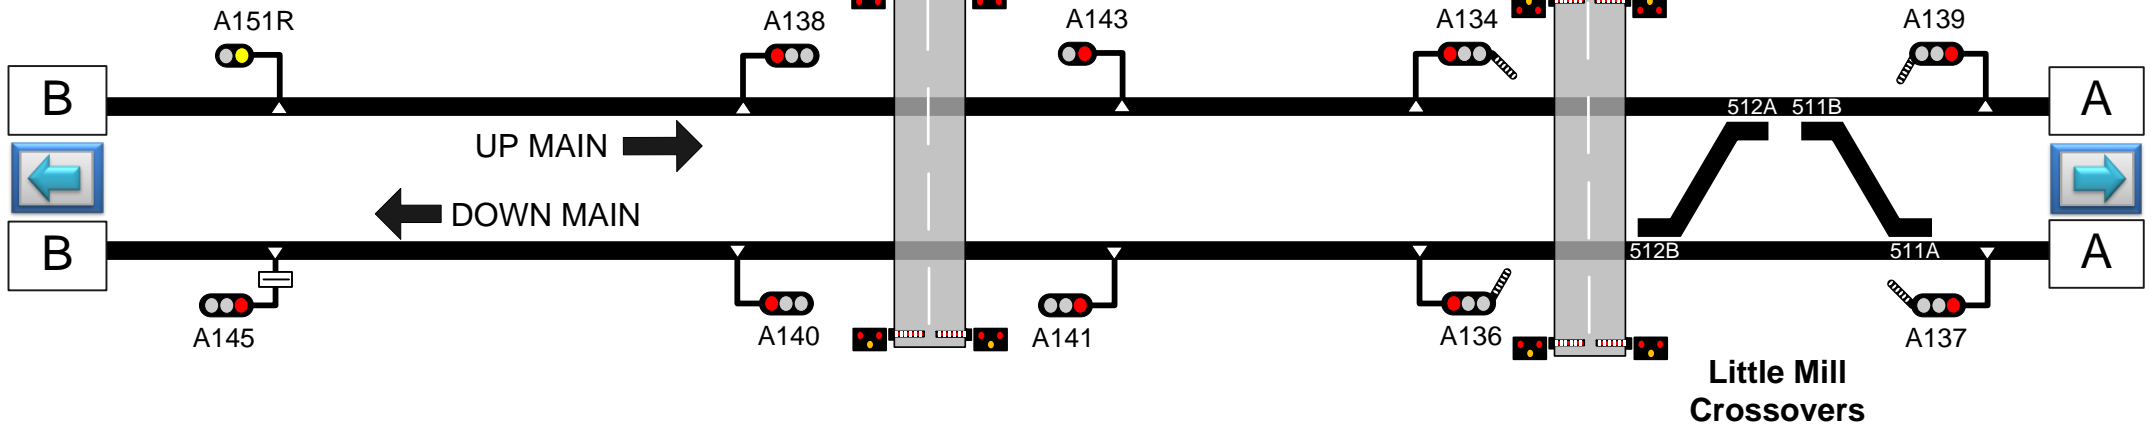

40.39

40.19

39.40

39.34

38.65

A/P

A/P

Stamford
CCTV

Little Mill
CCTV

Sectional
Appendix

Hazard
Directory

Line Diagram

Zonal Map

Blue Rain Limited

www.bluerainlimited.co.uk

Sectional
Appendix