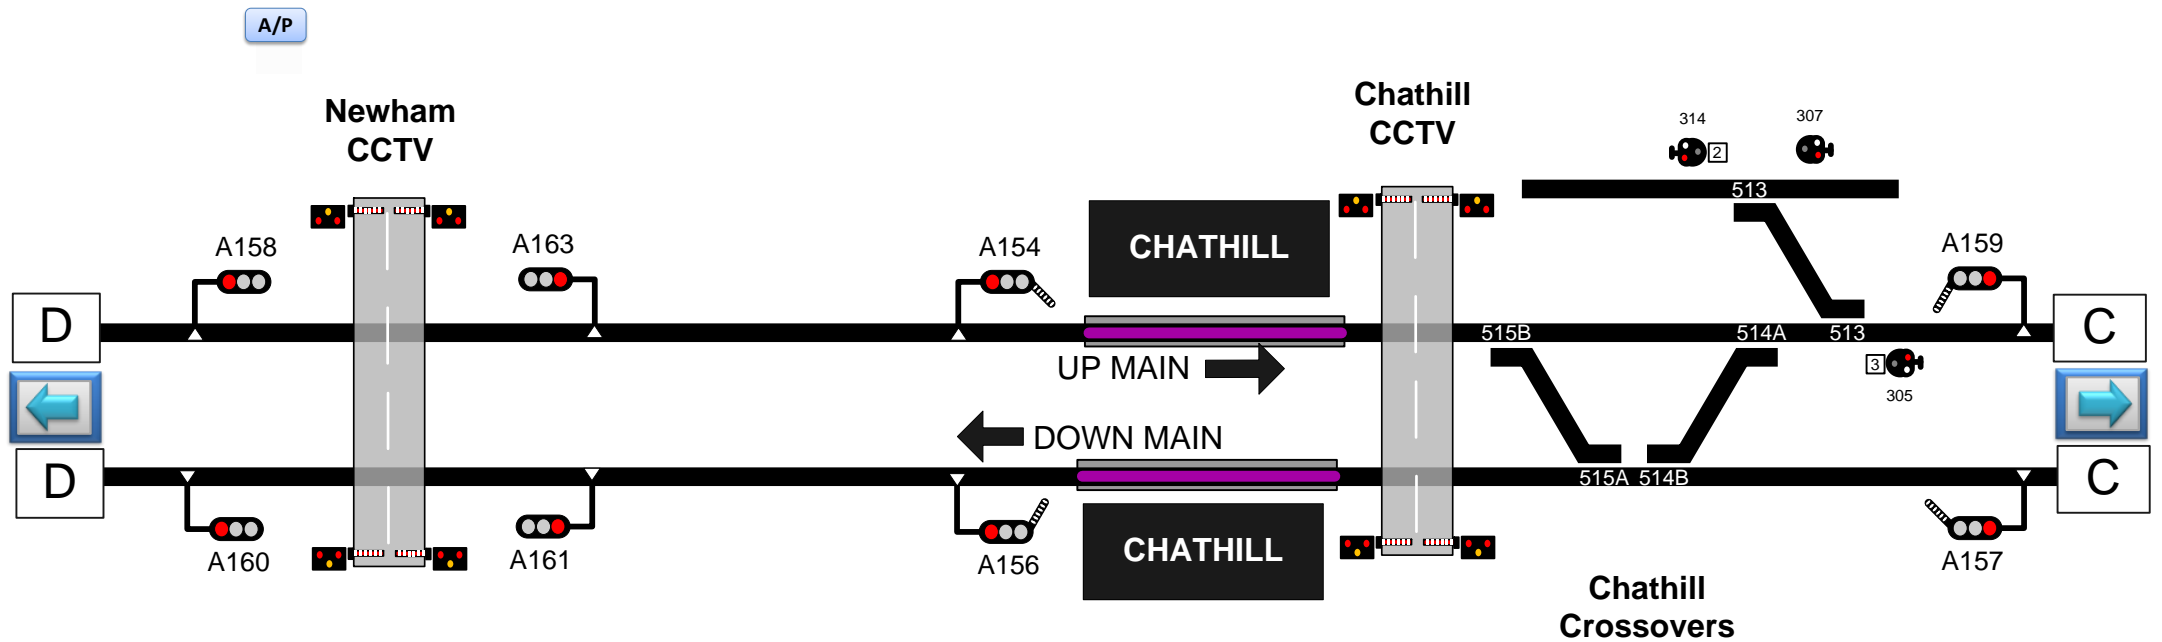

Hazard
Directory

Line Diagram

Zonal Map

Blue Rain Limited

www.bluerainlimited.co.uk

47.48 47.09 47.00 46.16 45.78 45.40

Sectional
Appendix

Hazard
Directory