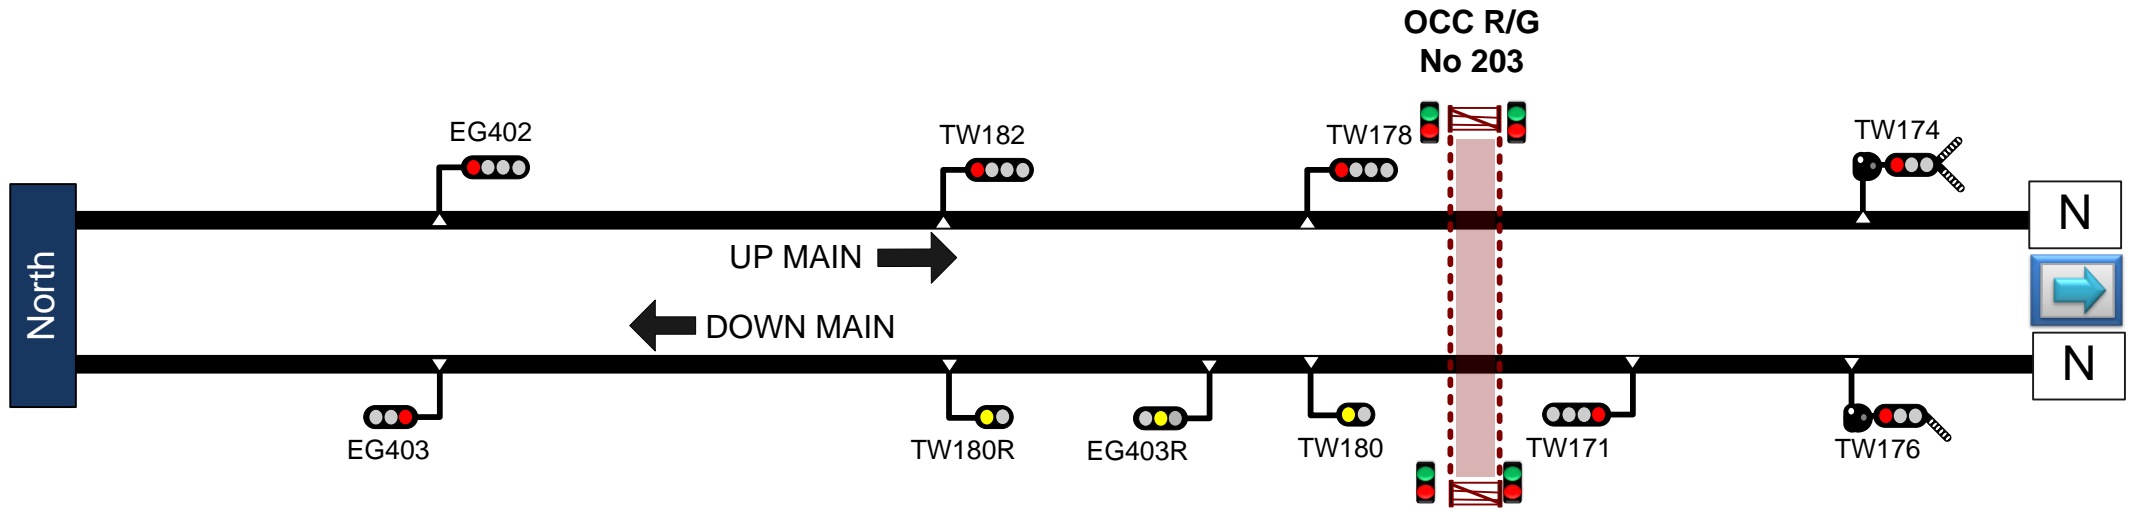

Blue Rain Limited

www.bluerainlimited.co.uk

67.35 67.32 67.15 67.06 66.78

A/P

Sectional Appendix

Hazard Directory

[Line Diagram](#) [Zonal Map](#)

NM27

Blue Rain Limited

www.bluerainlimited.co.uk

54.09 69.50 69.49 68.60 68.52 68.51 67.71

Sectional Appendix

Hazard Directory

Line Diagram

Zonal Map

NM28