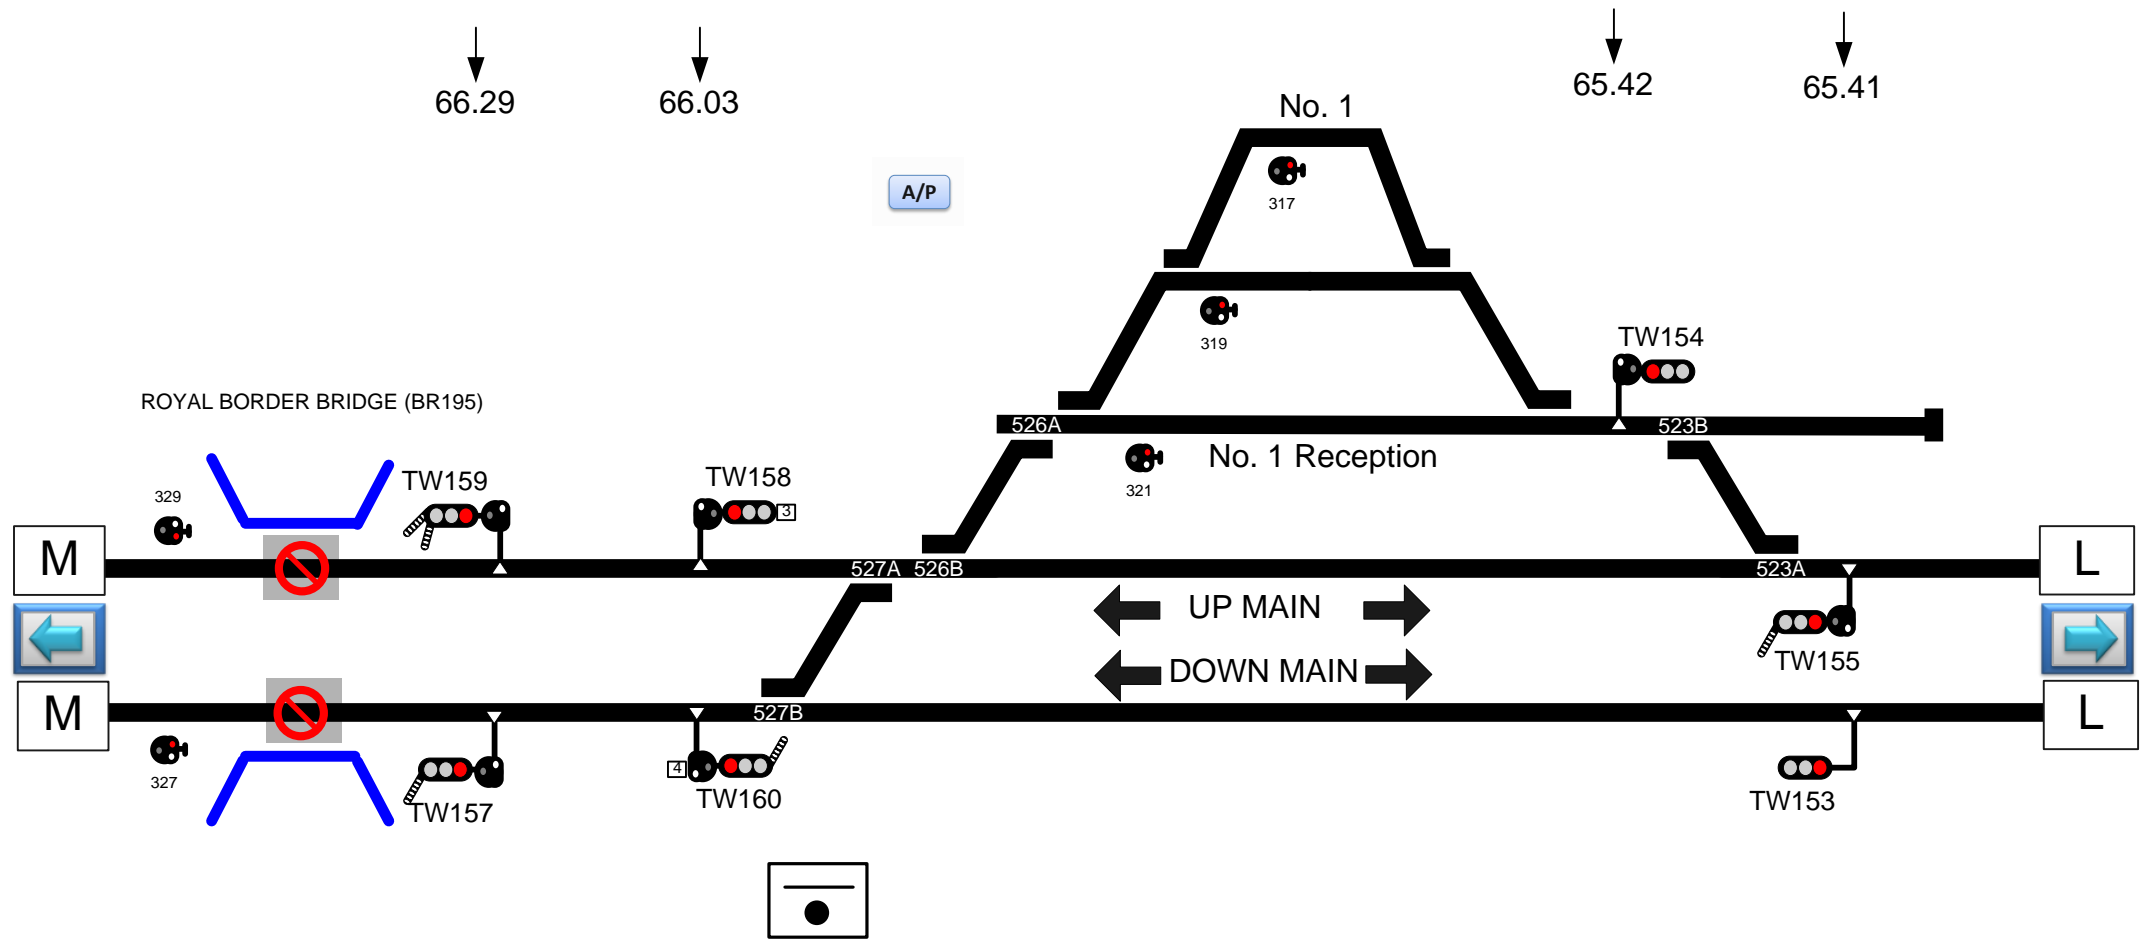

Sectional Appendix

Hazard Directory

Line Diagram

Zonal Map

NM26

Blue Rain Limited

www.bluerainlimited.co.uk